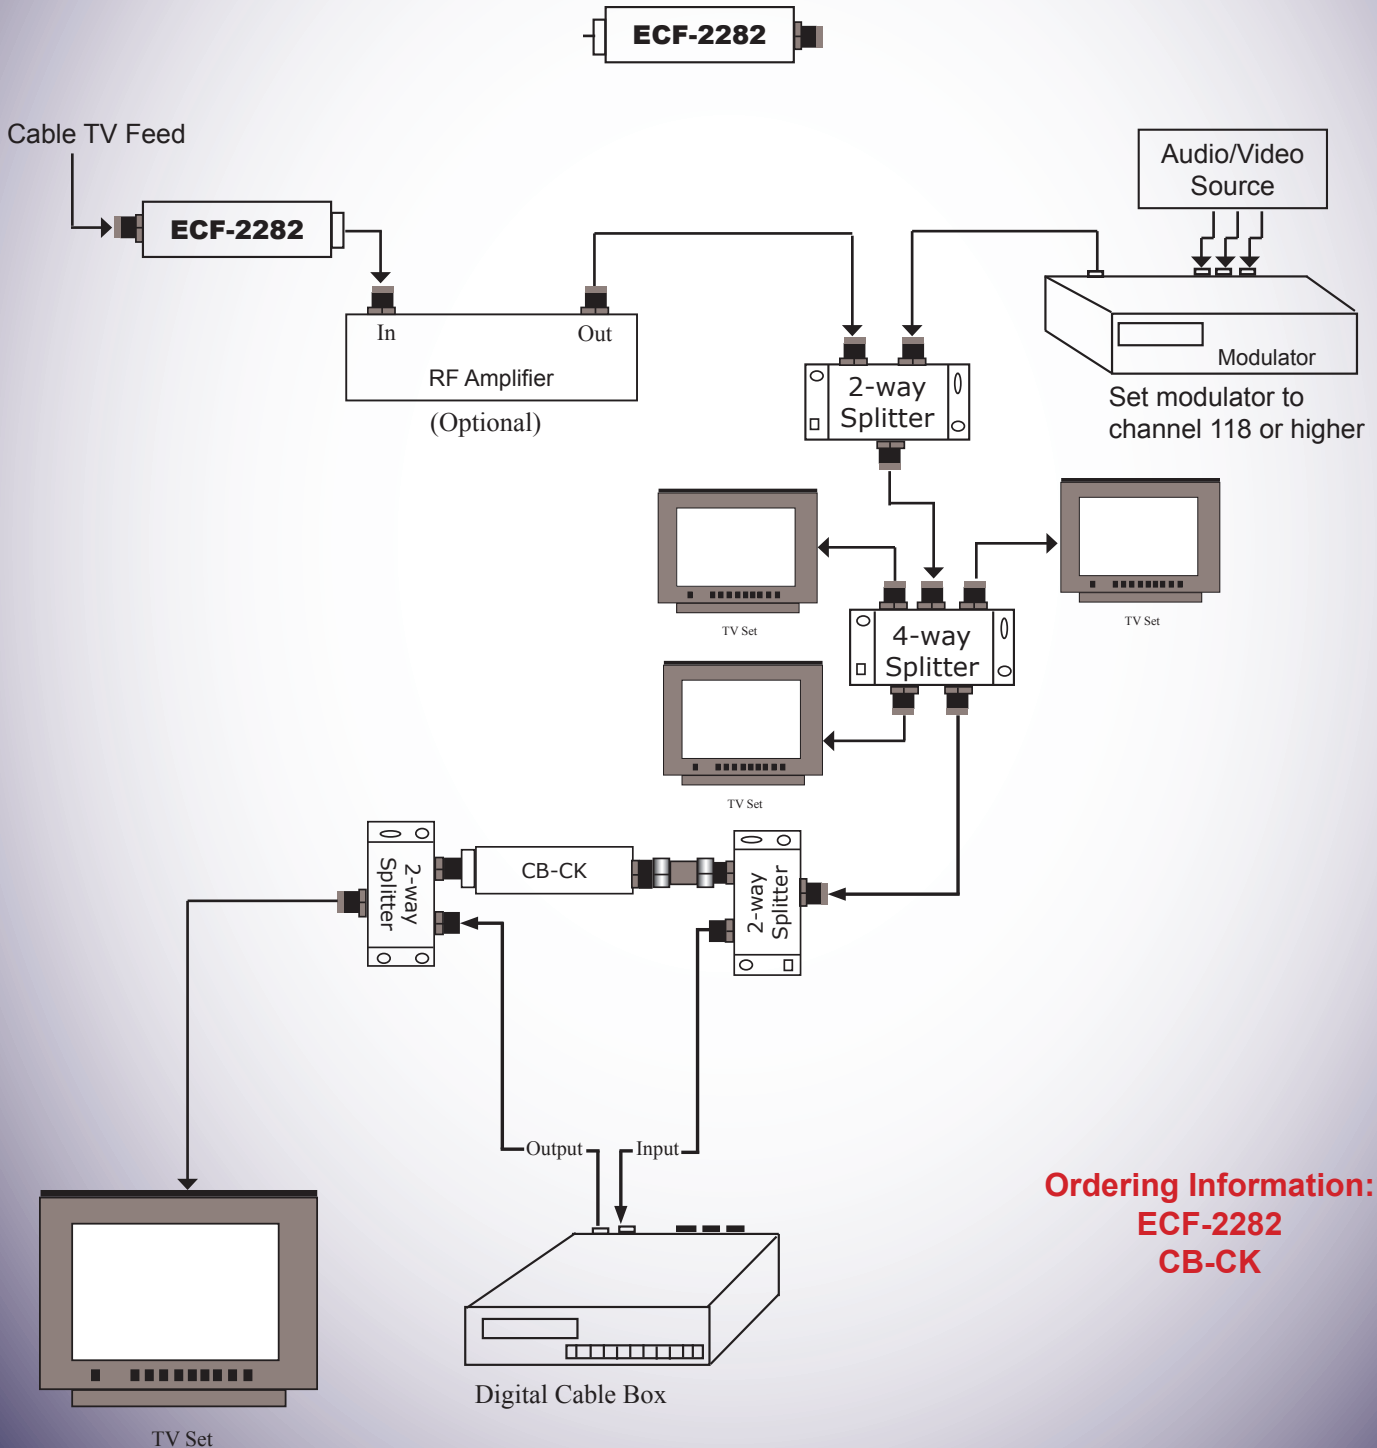

Digital Cable Subscriber Filter Installation Diagram

Ordering Information:
ECF-2282
CB-CK

Tune TV set to channel(s) being modulated to view camera(s).
Tune TV set to channel 3 or channel 4 to view output of Digital Cable Box.