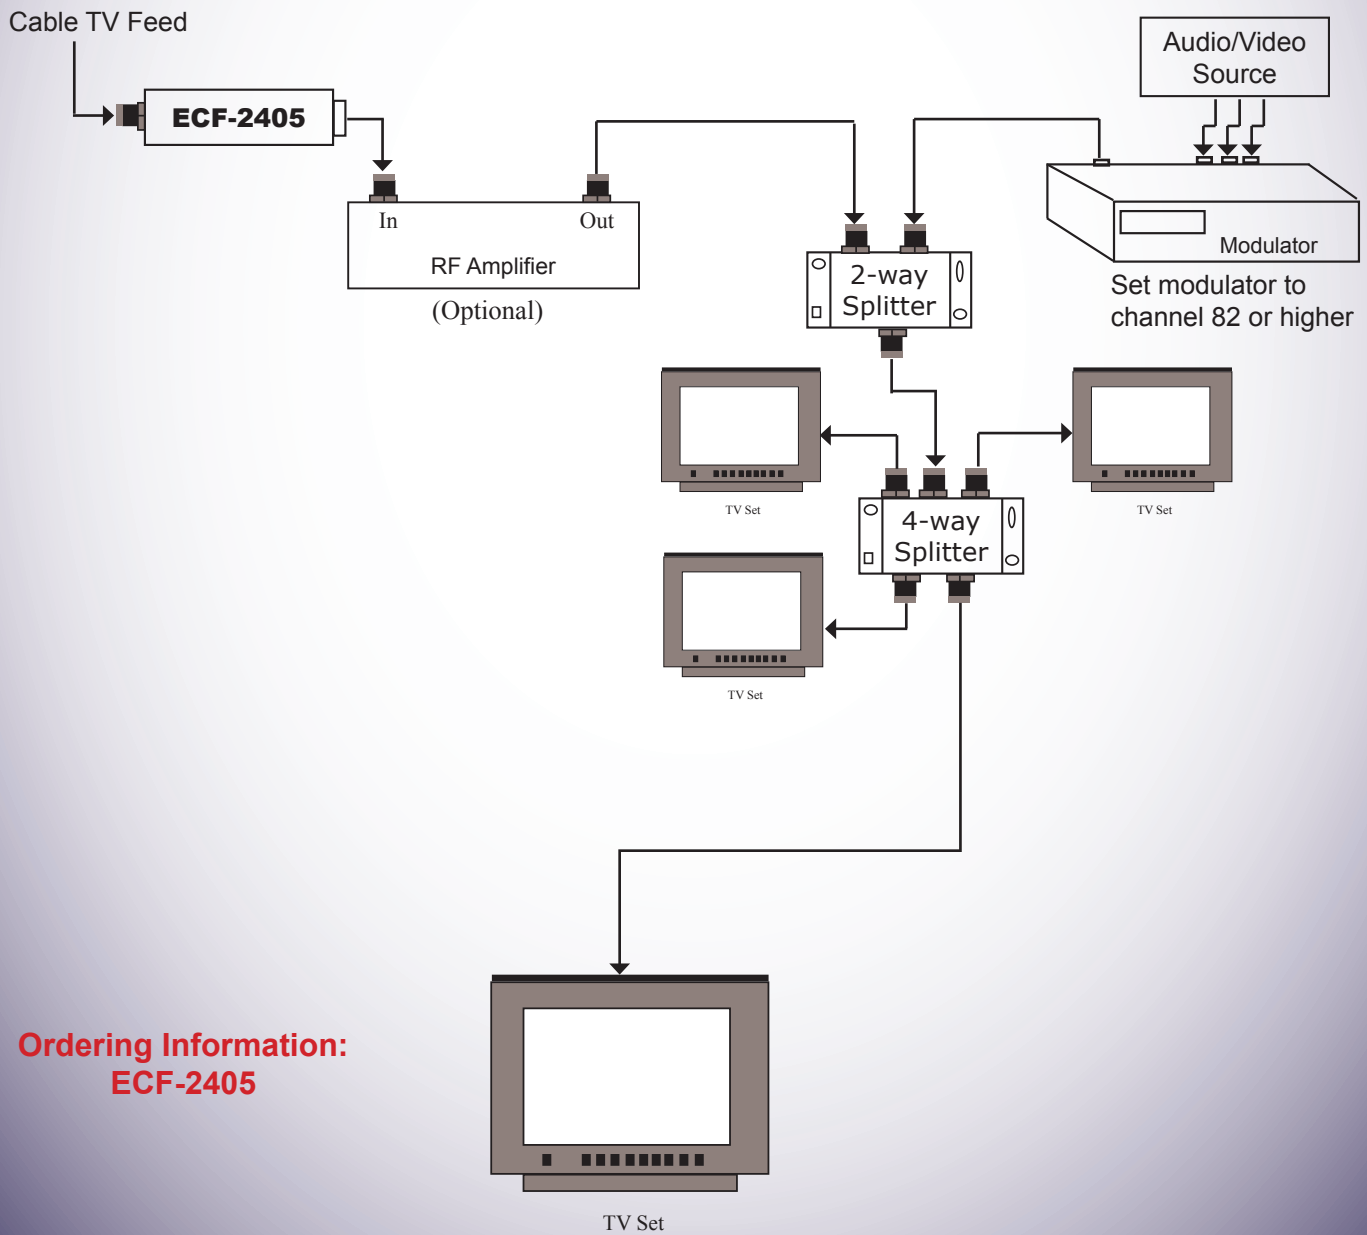

## Non-Digital Cable Subscriber Filter Installation Diagram

Ordering Information:  
ECF-2405